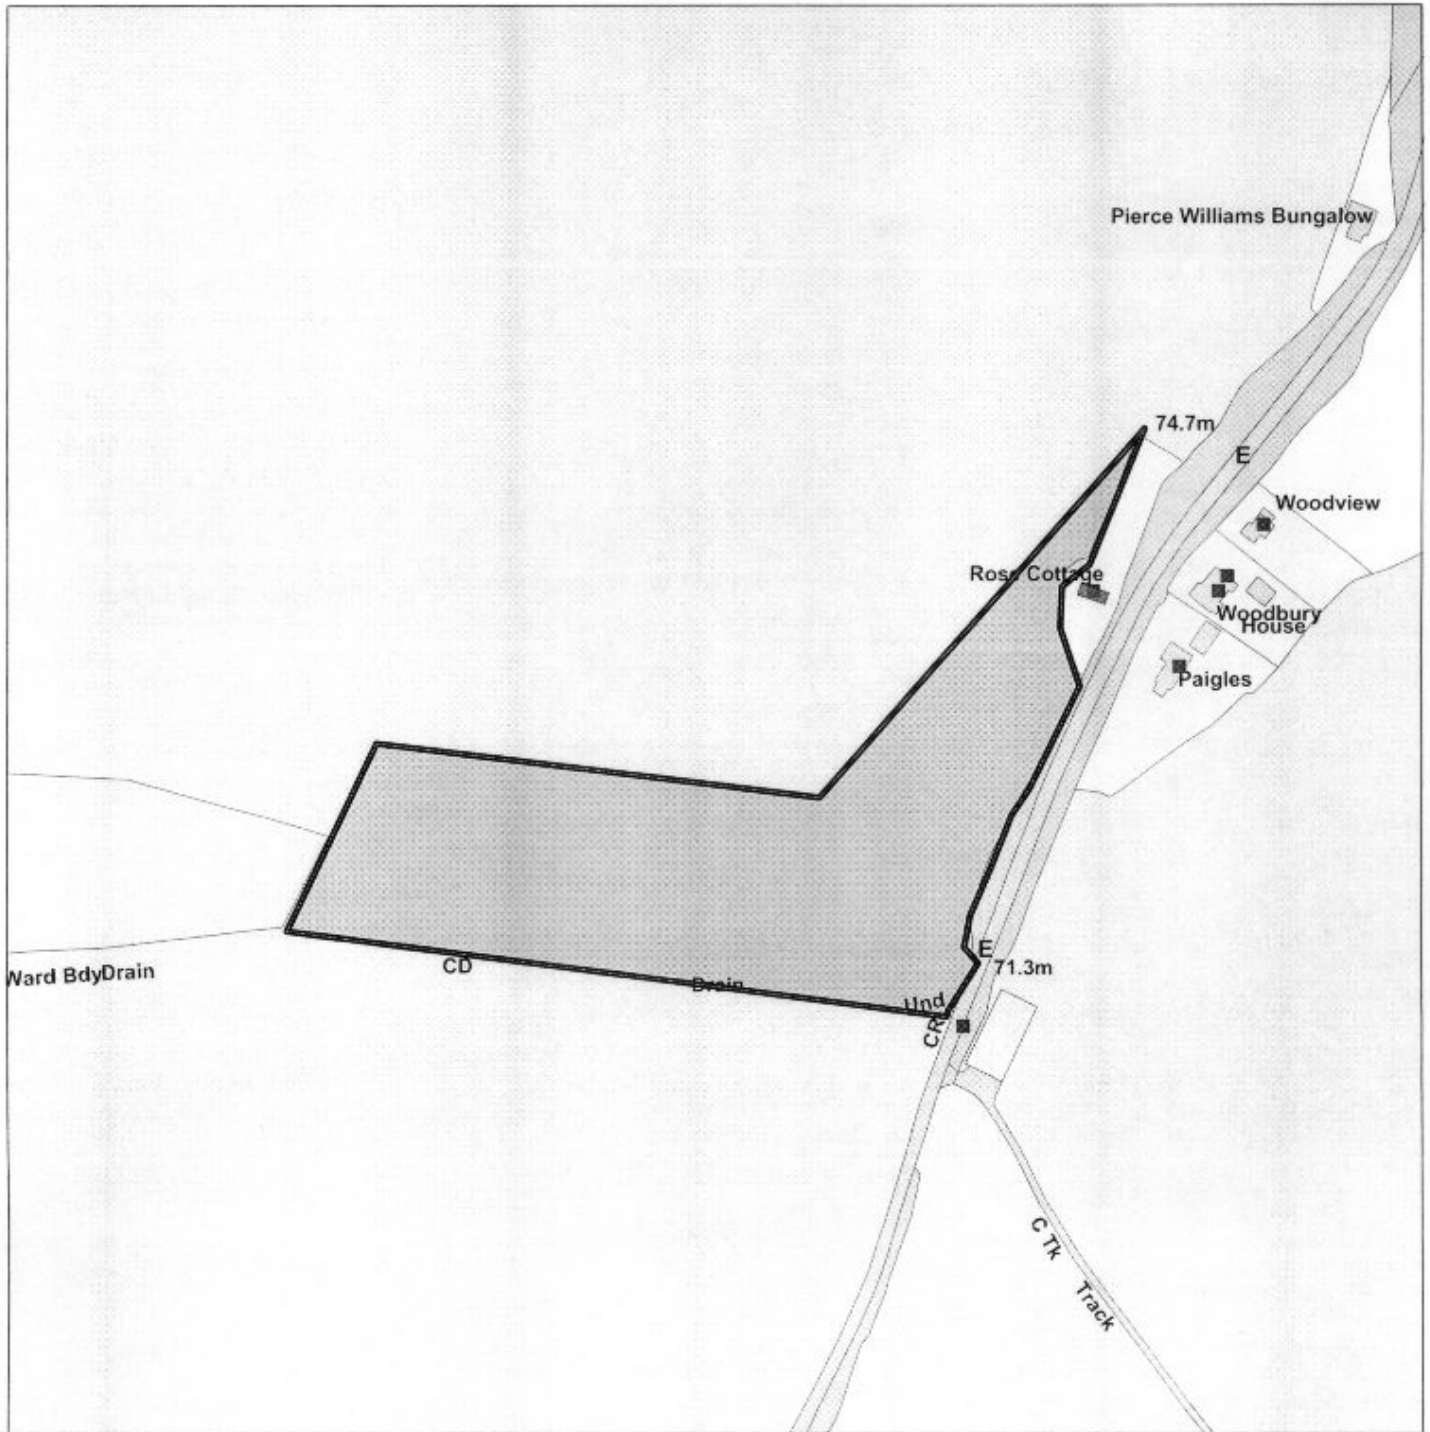

UTT/12/5552/FUL

Land Adj Rose Cottage, Pierce Williams, Hatfield Broad Oak

GIS by ESRI (UK)

Scale : 1:2500

Reproduced from the Ordnance Survey map with the permission of the Controller of Her Majesty's Stationery Office © Crown Copyright 2000.

Unauthorised reproduction infringes Crown Copyright and may lead to prosecution or civil proceedings.

Organisation	UTTLESFORD DISTRICT COUNCIL
Department	PLANNING
Comments	
Date	04 January 2013
SLA Number	100018688 (2007)